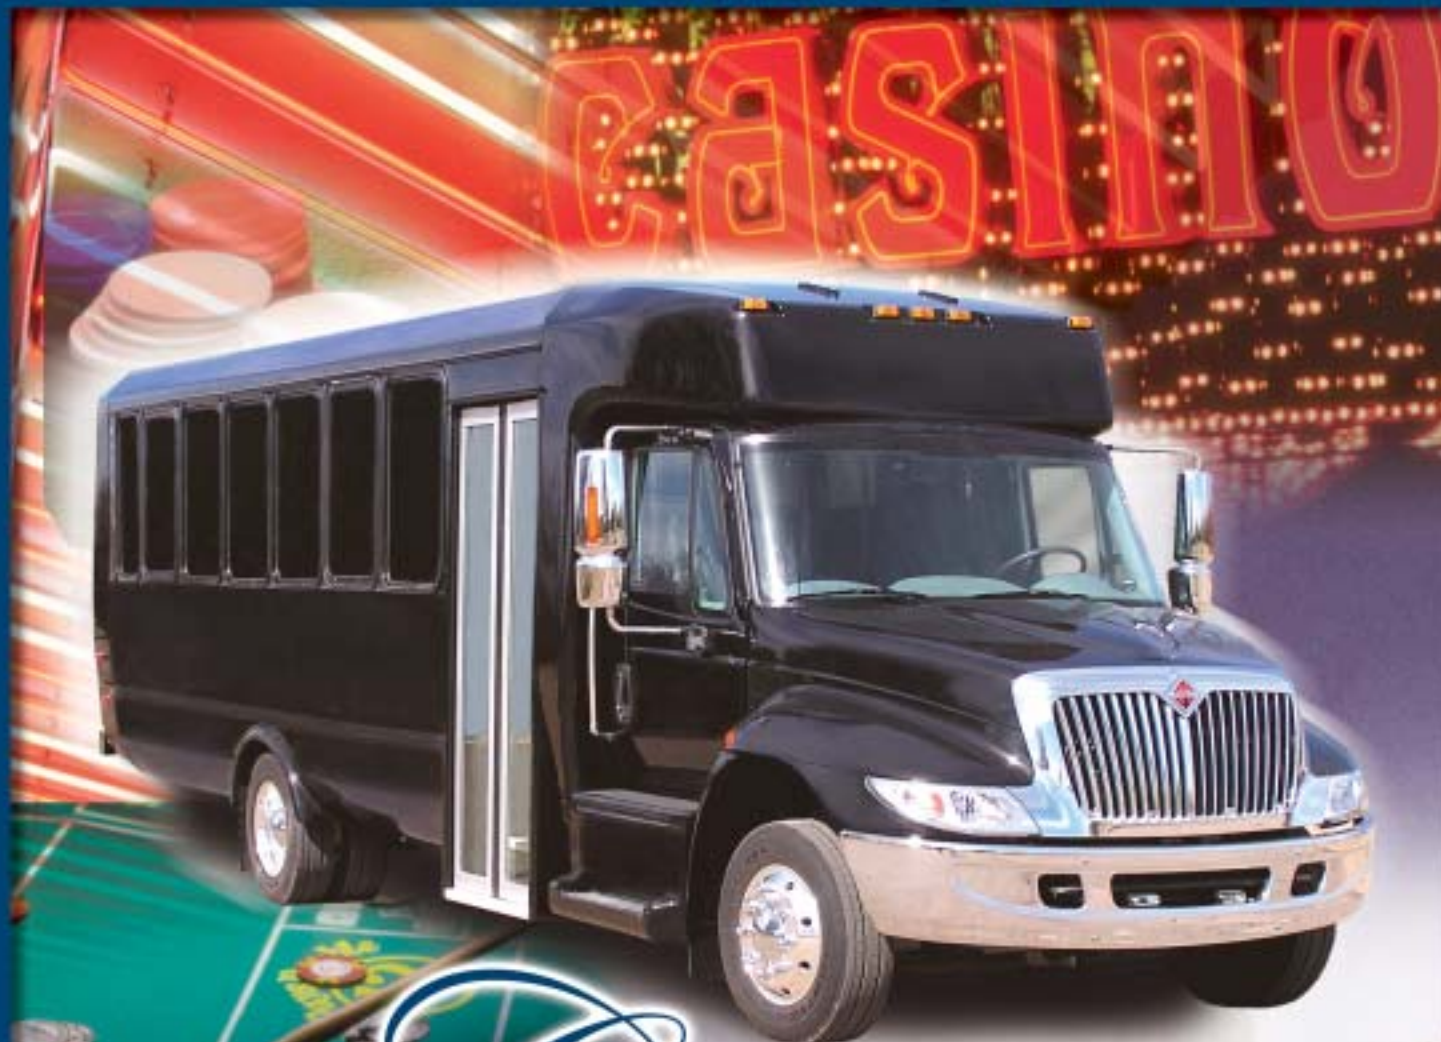

# S/S Trim Package

EIDorado  
National  
a TRORER company

*Available on all Models*

*Come sit in the lap of Luxury*

The S/S trim option package is available on all models. This touch of class includes both an exterior and interior appearance package that will take your passengers to a level of luxury that might just spoil them for life.

# The Quality (luxury) Leader

## Come Sit in the Lap of Luxury

- Cloth headliner
- Spacious overhead storage
- Plush seating
- Refined ceiling with strip lighting
- Customized dash area
- Restroom facilities available
- Limo perimeter or forward facing seating